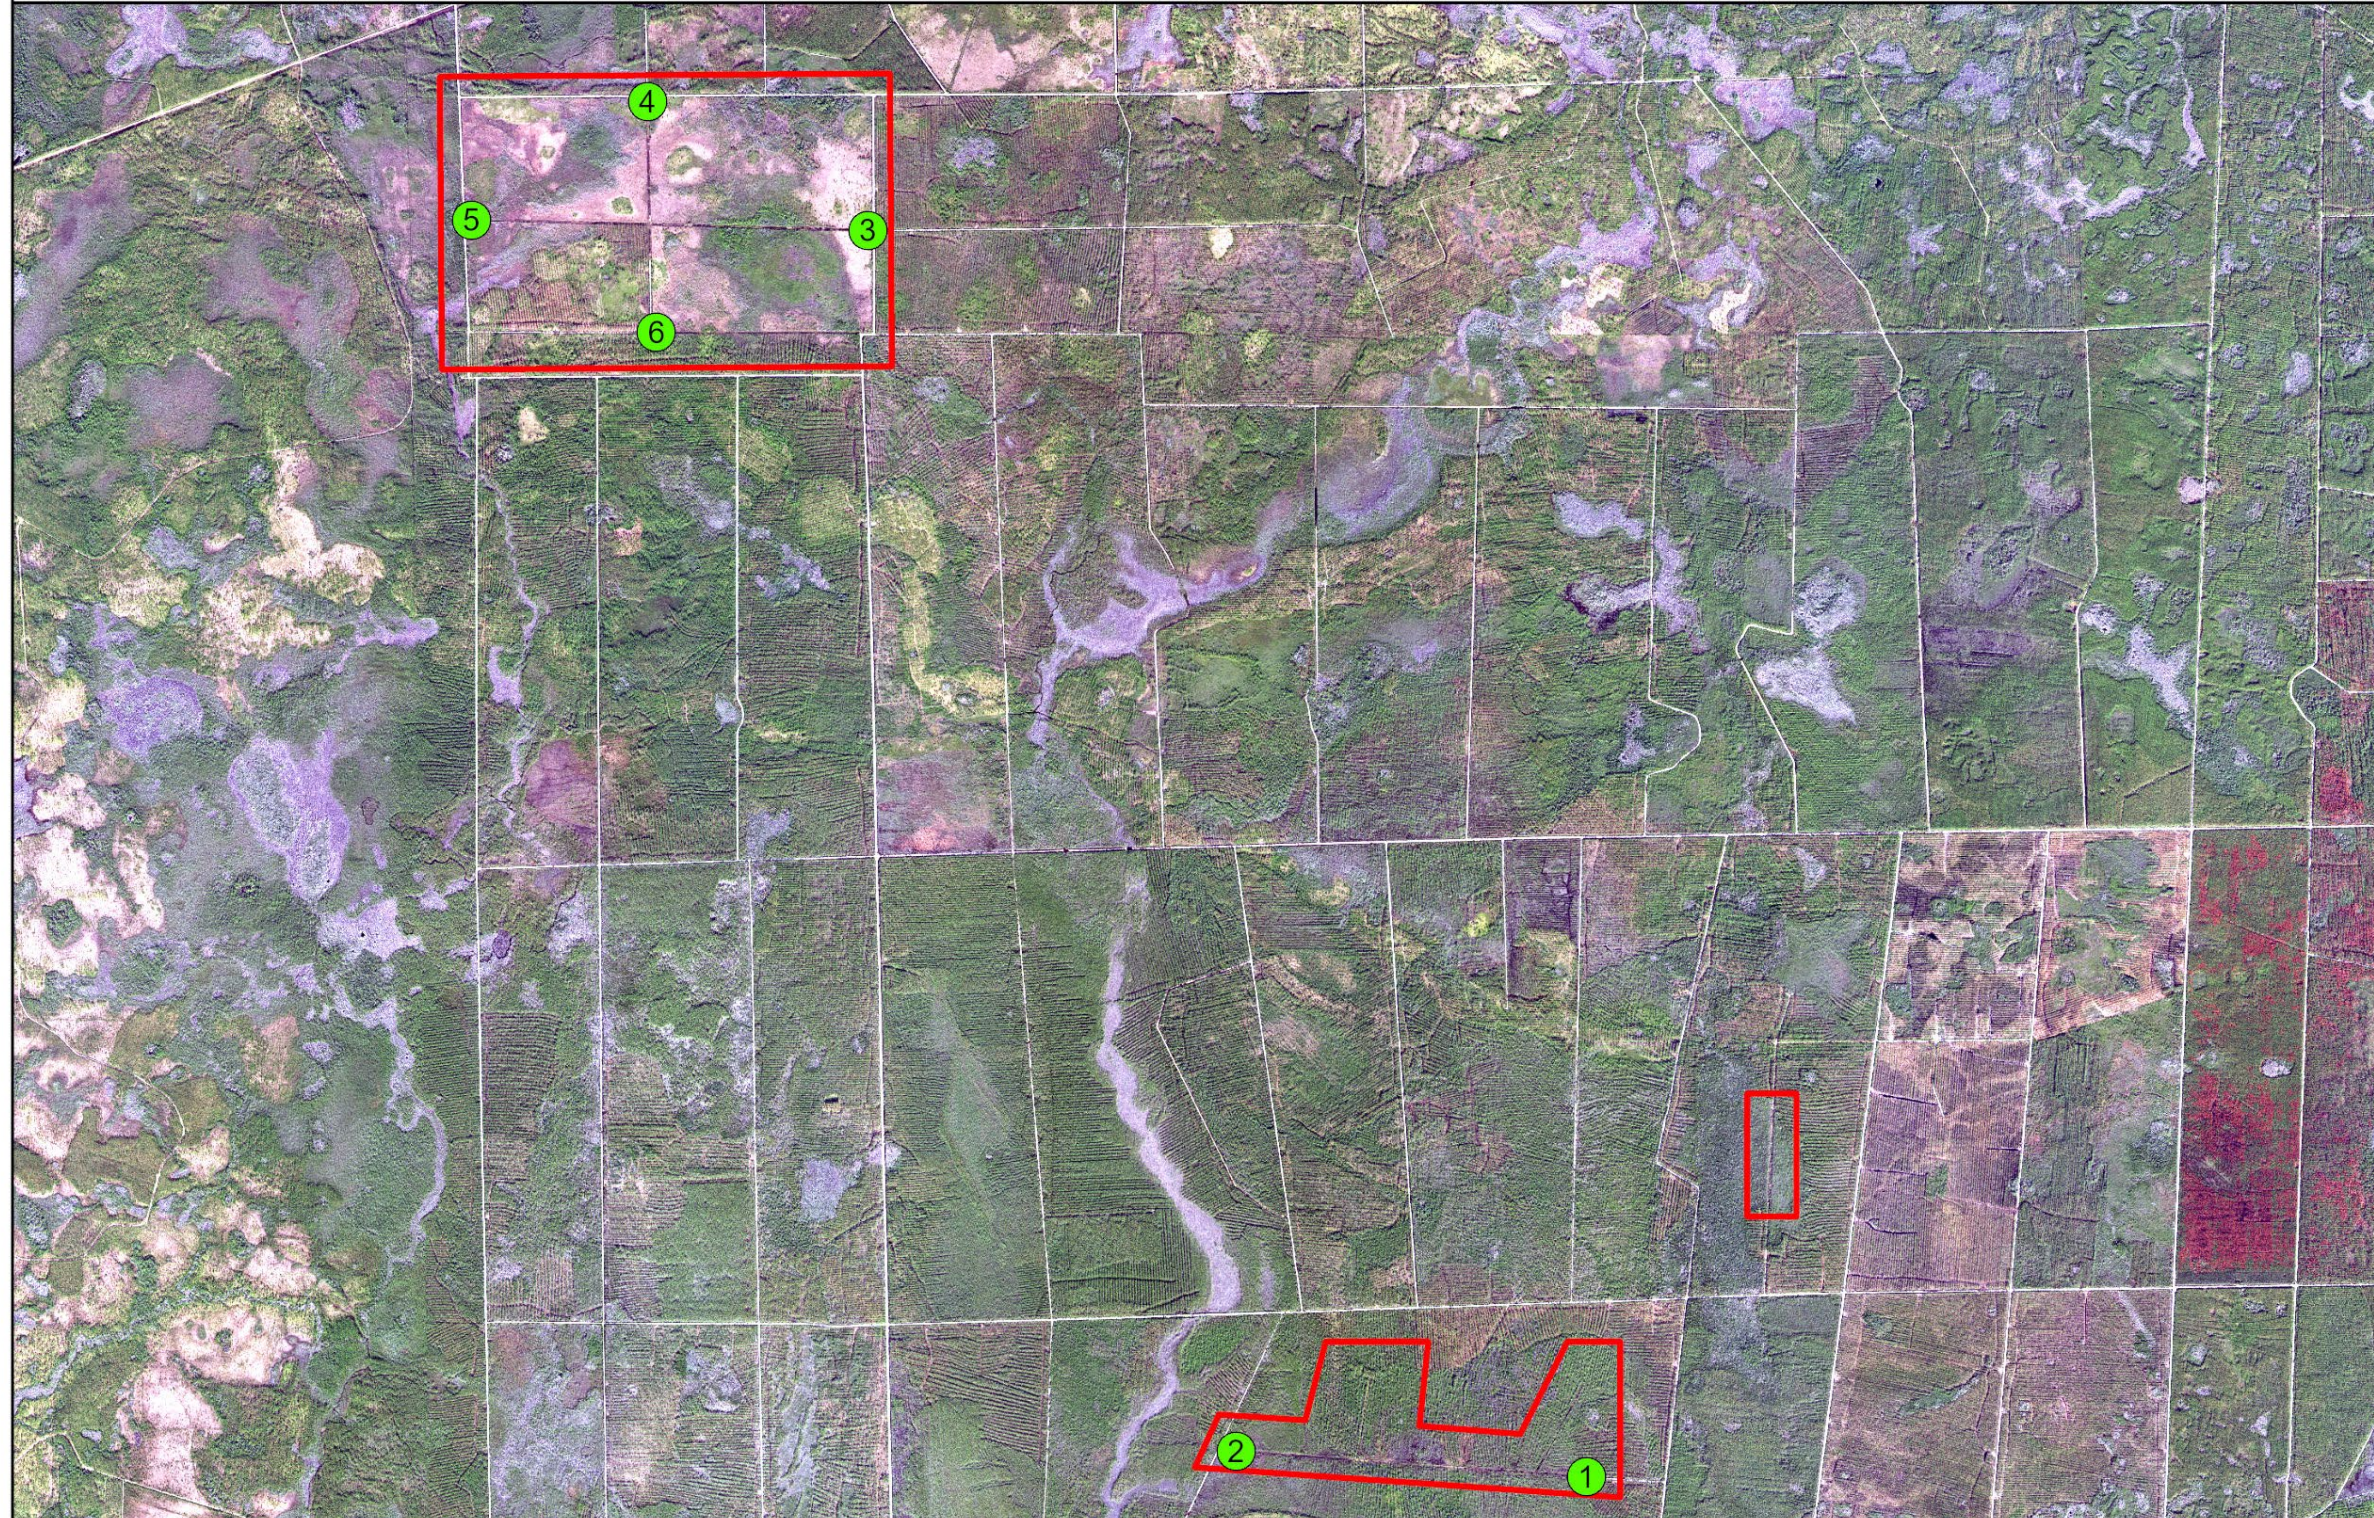

**Tates Hell—Whiskey George / Sumatra Mitigation Area – Panoramic Photo Point No. 4 (2012 – 2024)**  
**(Each Frame Covers ~180°)**

Tates Hell (Whiskey George / Sumatra) Panoramic Photo Point 4 – 9/16/2024

Tates Hell (Whiskey George / Sumatra) Panoramic Photo Point 4 – 10/9/2014

Tates Hell (Whiskey George / Sumatra) Panoramic Photo Point 4 – 9/12/2013

Tates Hell (Whiskey George / Sumatra) Panoramic Photo Point 4 – 9/12/2012

# Tates Hell (Whiskey George / Sumatra) - Panoramic Photo Points

-  Mitigation Site
-  Panoramic Photo Point

2022 DOQ