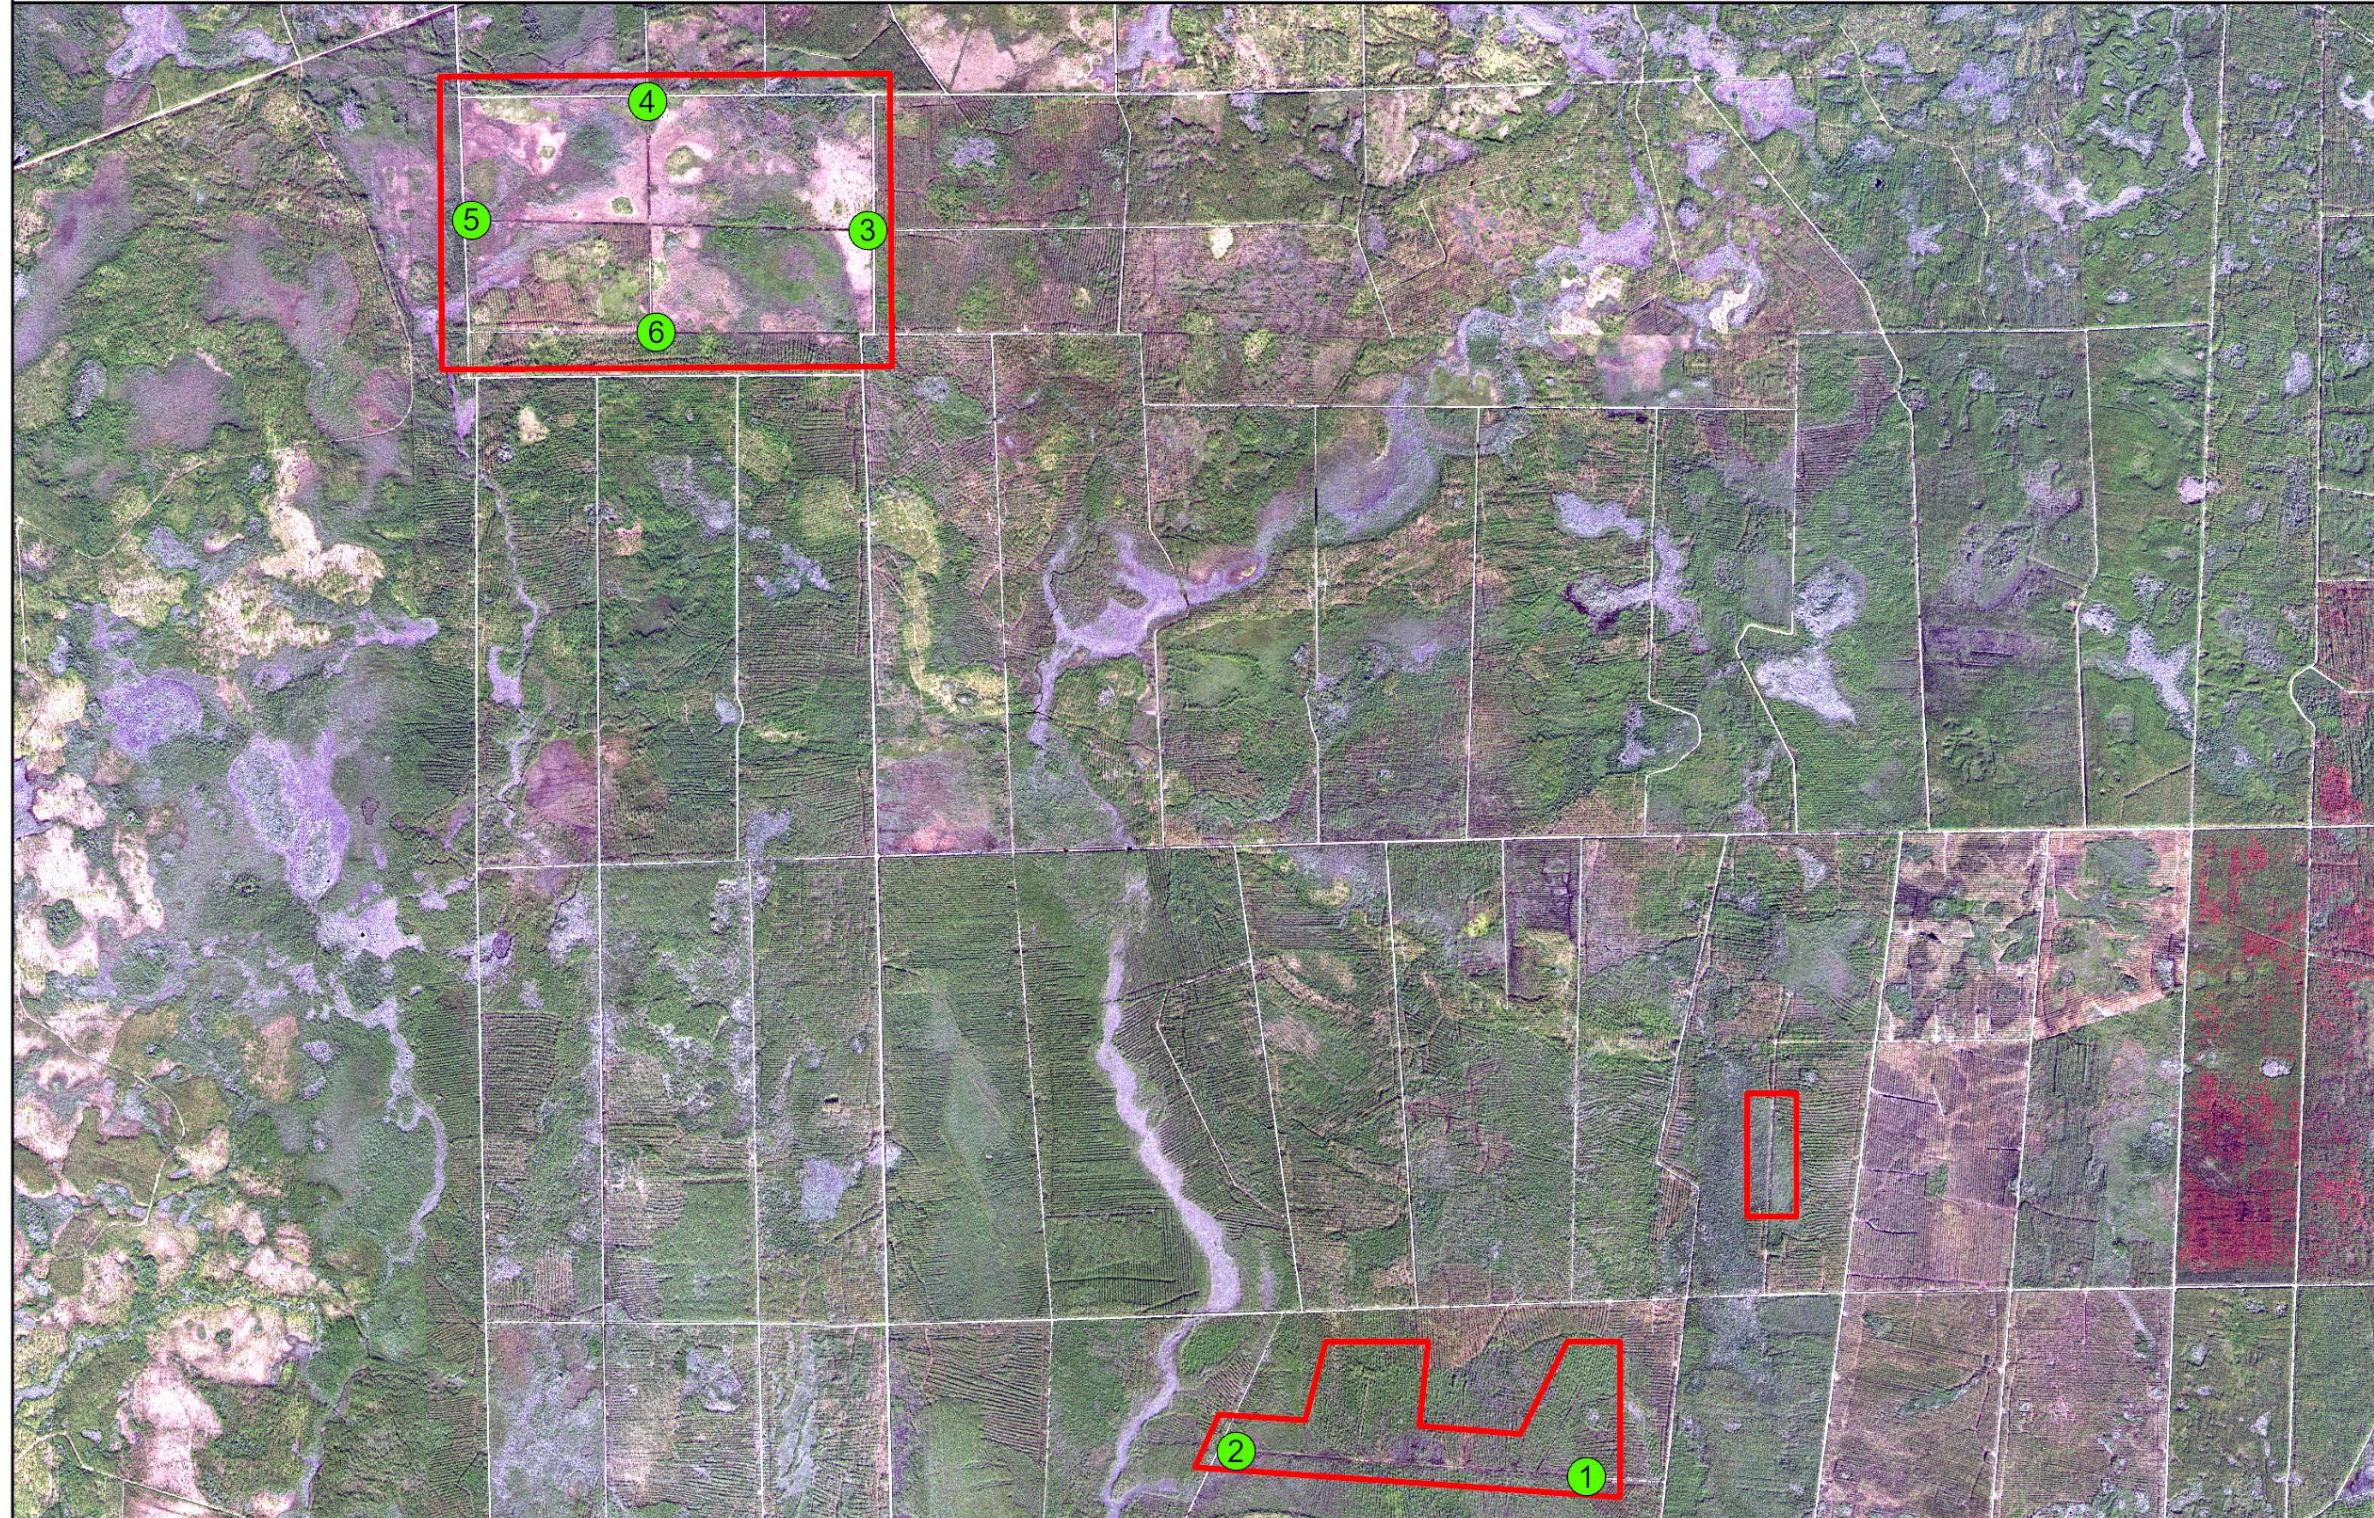

Tates Hell—Whiskey George / Sumatra Mitigation Area – Panoramic Photo Point No. 5 (2012 – 2024)
(Each Frame Covers ~180°)

Tates Hell (Whiskey George / Sumatra) Panoramic Photo Point 5 – 9/16/2024

Tates Hell (Whiskey George / Sumatra) Panoramic Photo Point 5 – 9/19/2023

Tates Hell (Whiskey George / Sumatra) Panoramic Photo Point 5 – 9/16/2016

Tates Hell (Whiskey George / Sumatra) Panoramic Photo Point 5 – 9/25/2015

Tates Hell (Whiskey George / Sumatra) Panoramic Photo Point 5 – 10/9/2014

Tates Hell (Whiskey George / Sumatra) Panoramic Photo Point 5 – 9/12/2013

Tates Hell (Whiskey George / Sumatra) Panoramic Photo Point 5 – 9/12/2012

Tates Hell (Whiskey George / Sumatra) - Panoramic Photo Points

-  Mitigation Site
-  Panoramic Photo Point

2022 DOQ