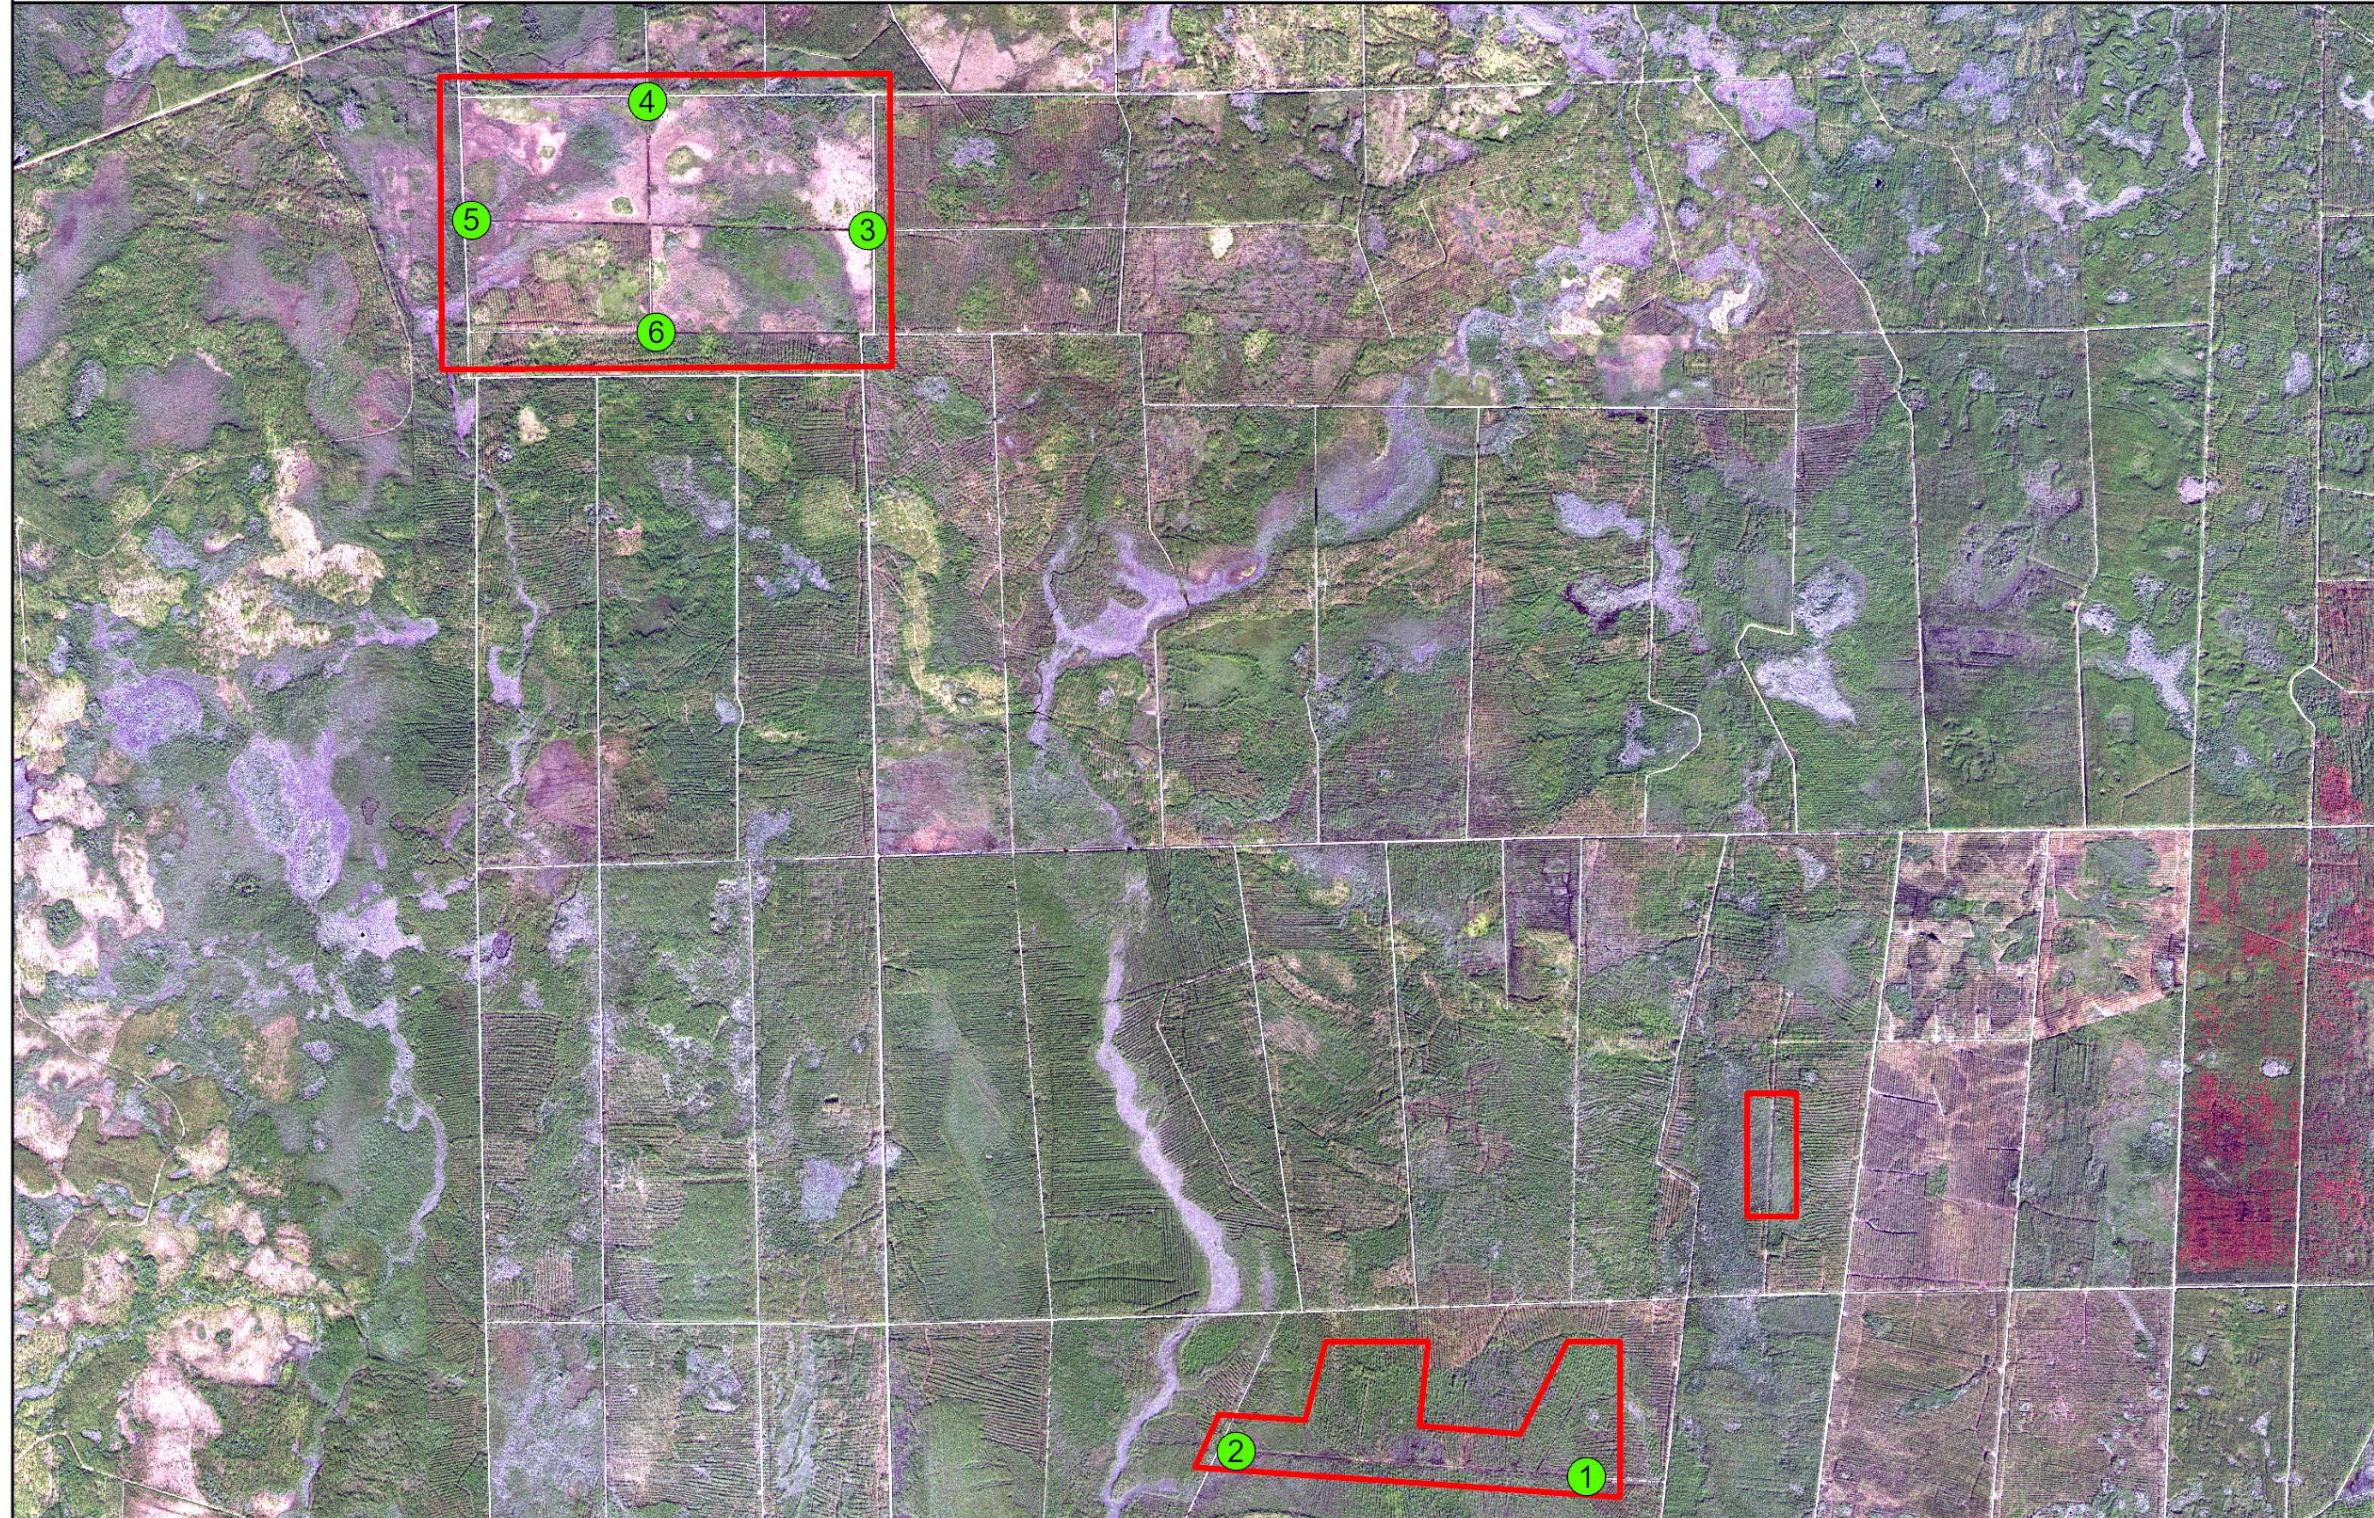

**Tates Hell—Whiskey George / Sumatra Mitigation Area – Panoramic Photo Point No. 6 (2012 – 2024)**  
**(Each Frame Covers ~180°)**

Tates Hell (Whiskey George / Sumatra) Panoramic Photo Point 6 – 9/16/2024

Tates Hell (Whiskey George / Sumatra) Panoramic Photo Point 6 – 10/10/2017

Tates Hell (Whiskey George / Sumatra) Panoramic Photo Point 6 – 9/16/2016

Tates Hell (Whiskey George / Sumatra) Panoramic Photo Point 6 – 9/25/2015

Tates Hell (Whiskey George / Sumatra) Panoramic Photo Point 6 – 10/9/2014

Tates Hell (Whiskey George / Sumatra) Panoramic Photo Point 6 – 9/12/2013

Tates Hell (Whiskey George / Sumatra) Panoramic Photo Point 6 – 9/12/2012

# Tates Hell (Whiskey George / Sumatra) - Panoramic Photo Points

-  Mitigation Site
-  Panoramic Photo Point

2022 DOQ