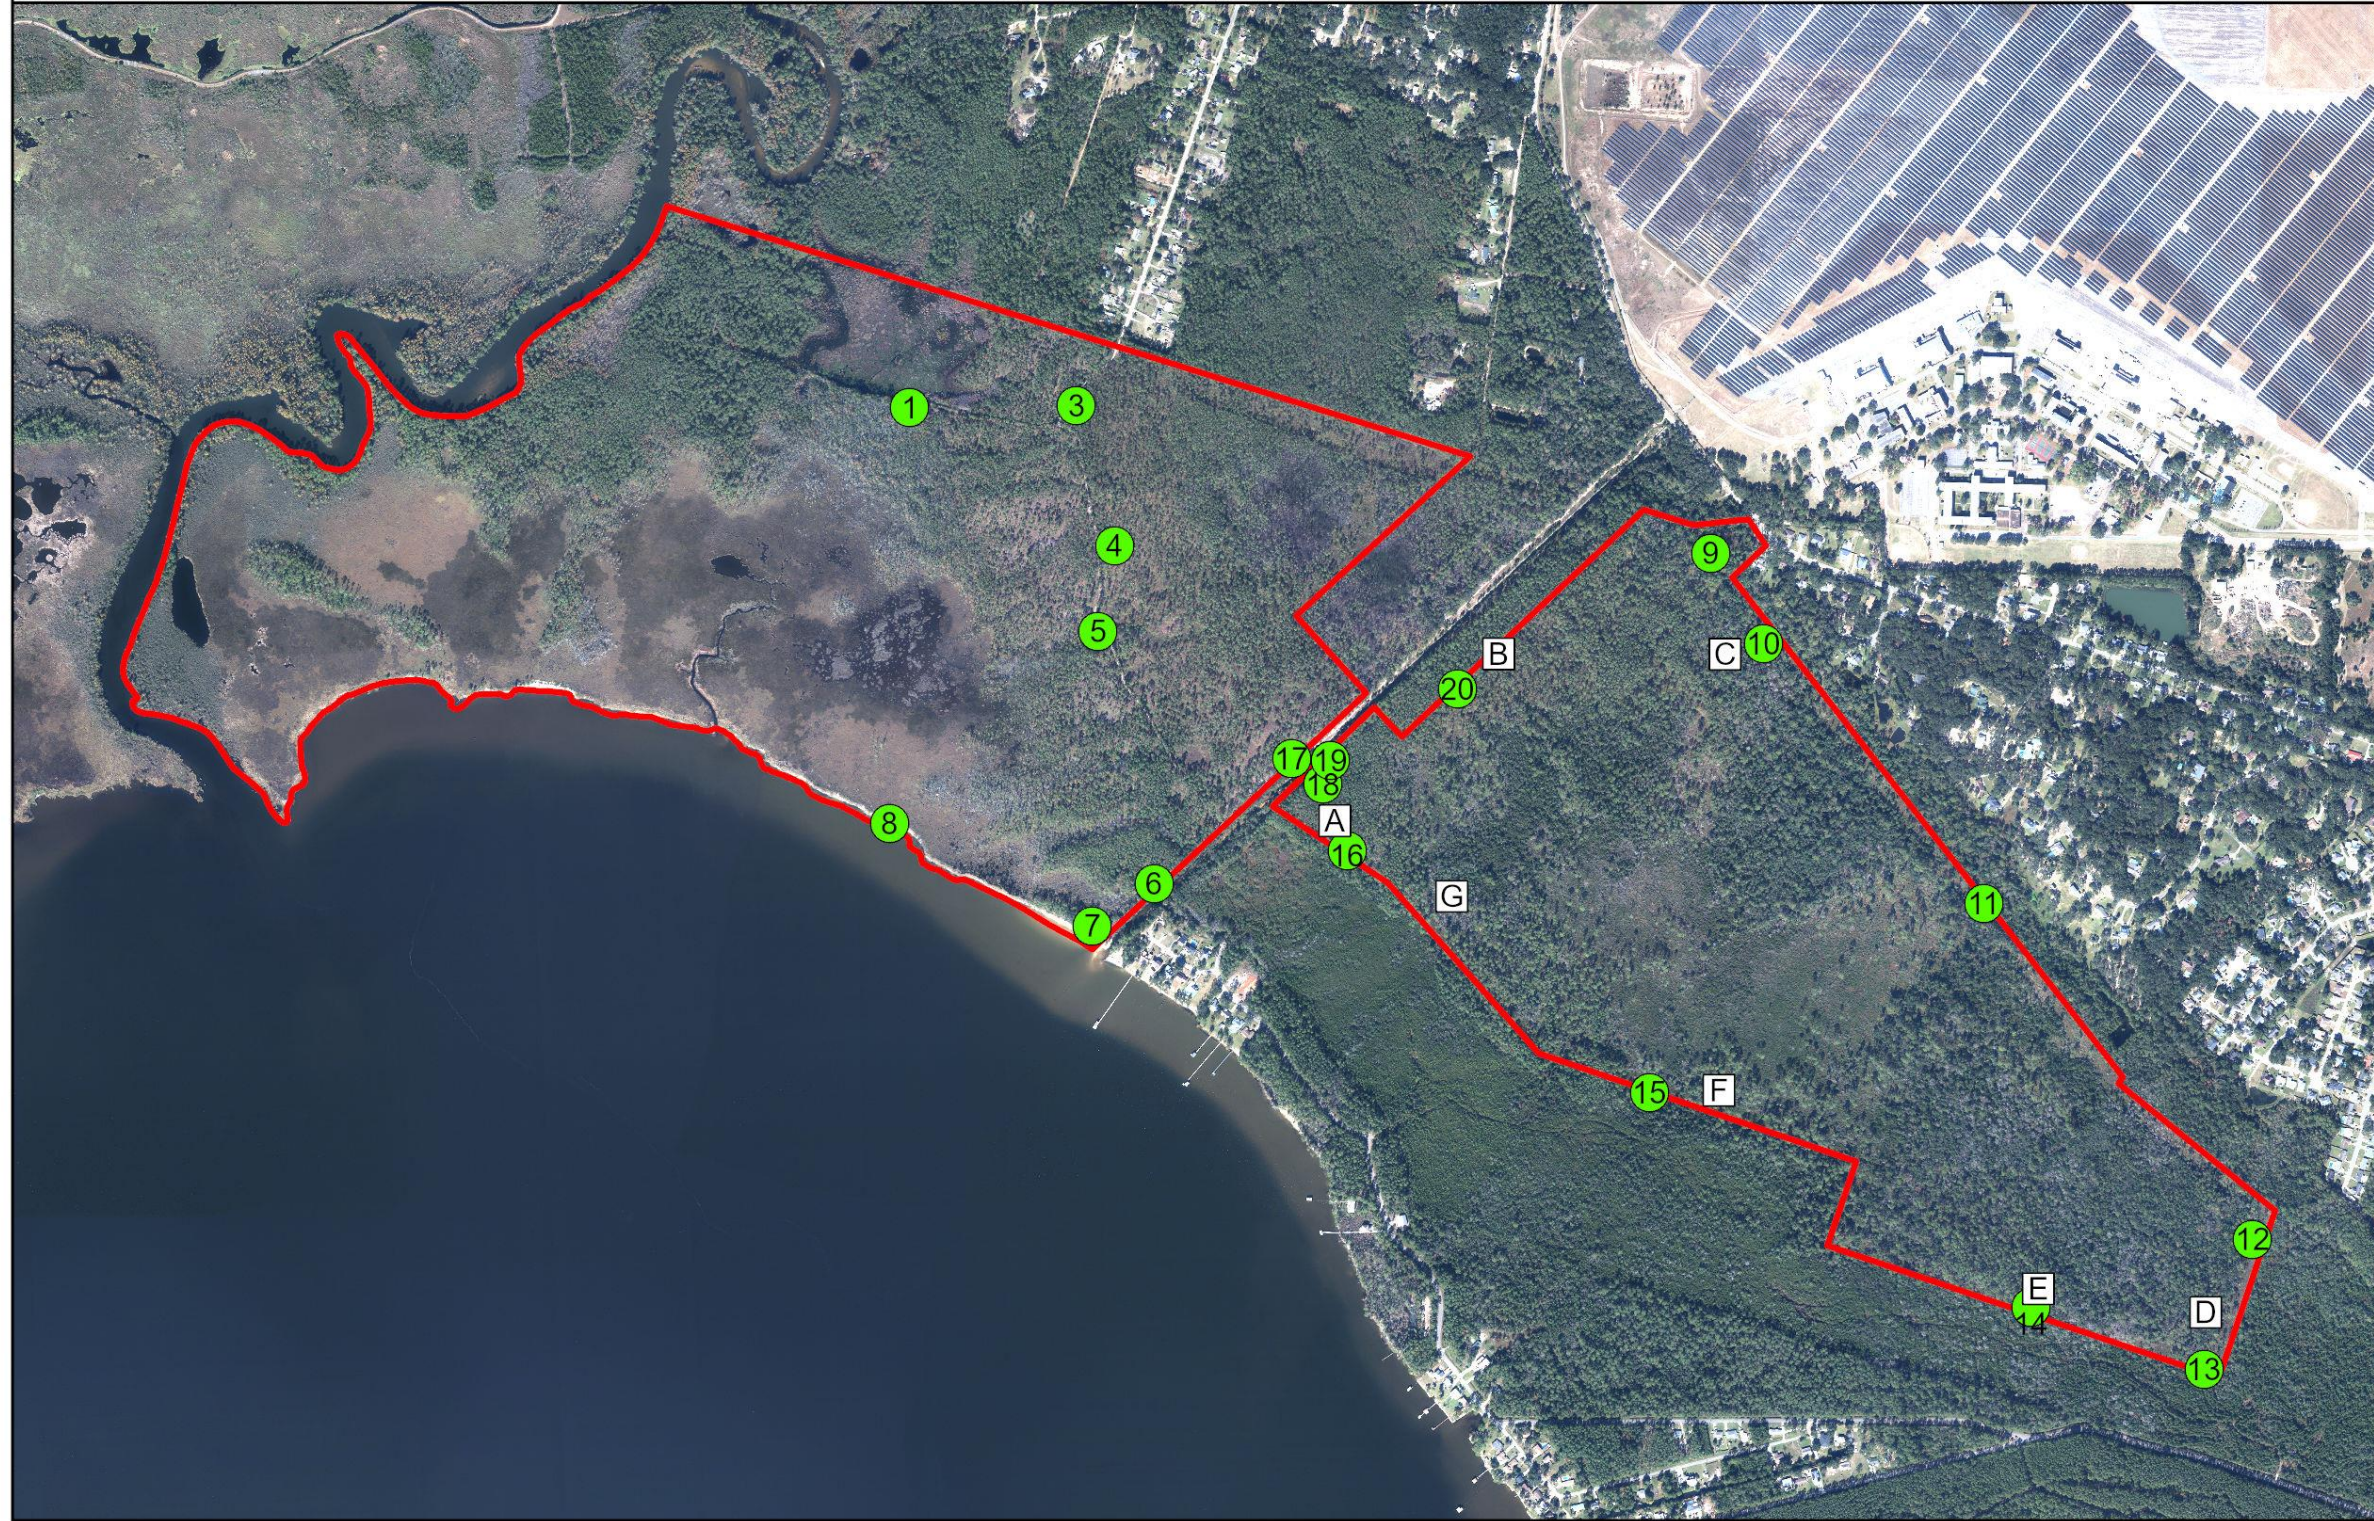

Dutex Panoramic Point #20 – 11/19/2015

Dutex Panoramic Point #20 – 12/28/2016

Dutex Panoramic Point #20 – 12/21/2017

Dutex Panoramic Point #20 – 11/19/2019

Dutex Panoramic Point #20 – 11/19/2020

Dutex Panoramic Point #20 – 11/4/2021

Dutex Panoramic Point #20 – 11/9/2022

Dutex Panoramic Point #20 – 10/10/2023

Dutex Panoramic Point #20 – 10/3/2024

Dutex - Panoramic Photo Points

-  Mitigation Site
-  Panoramic Photo Point
-  Old ERC Photo Point