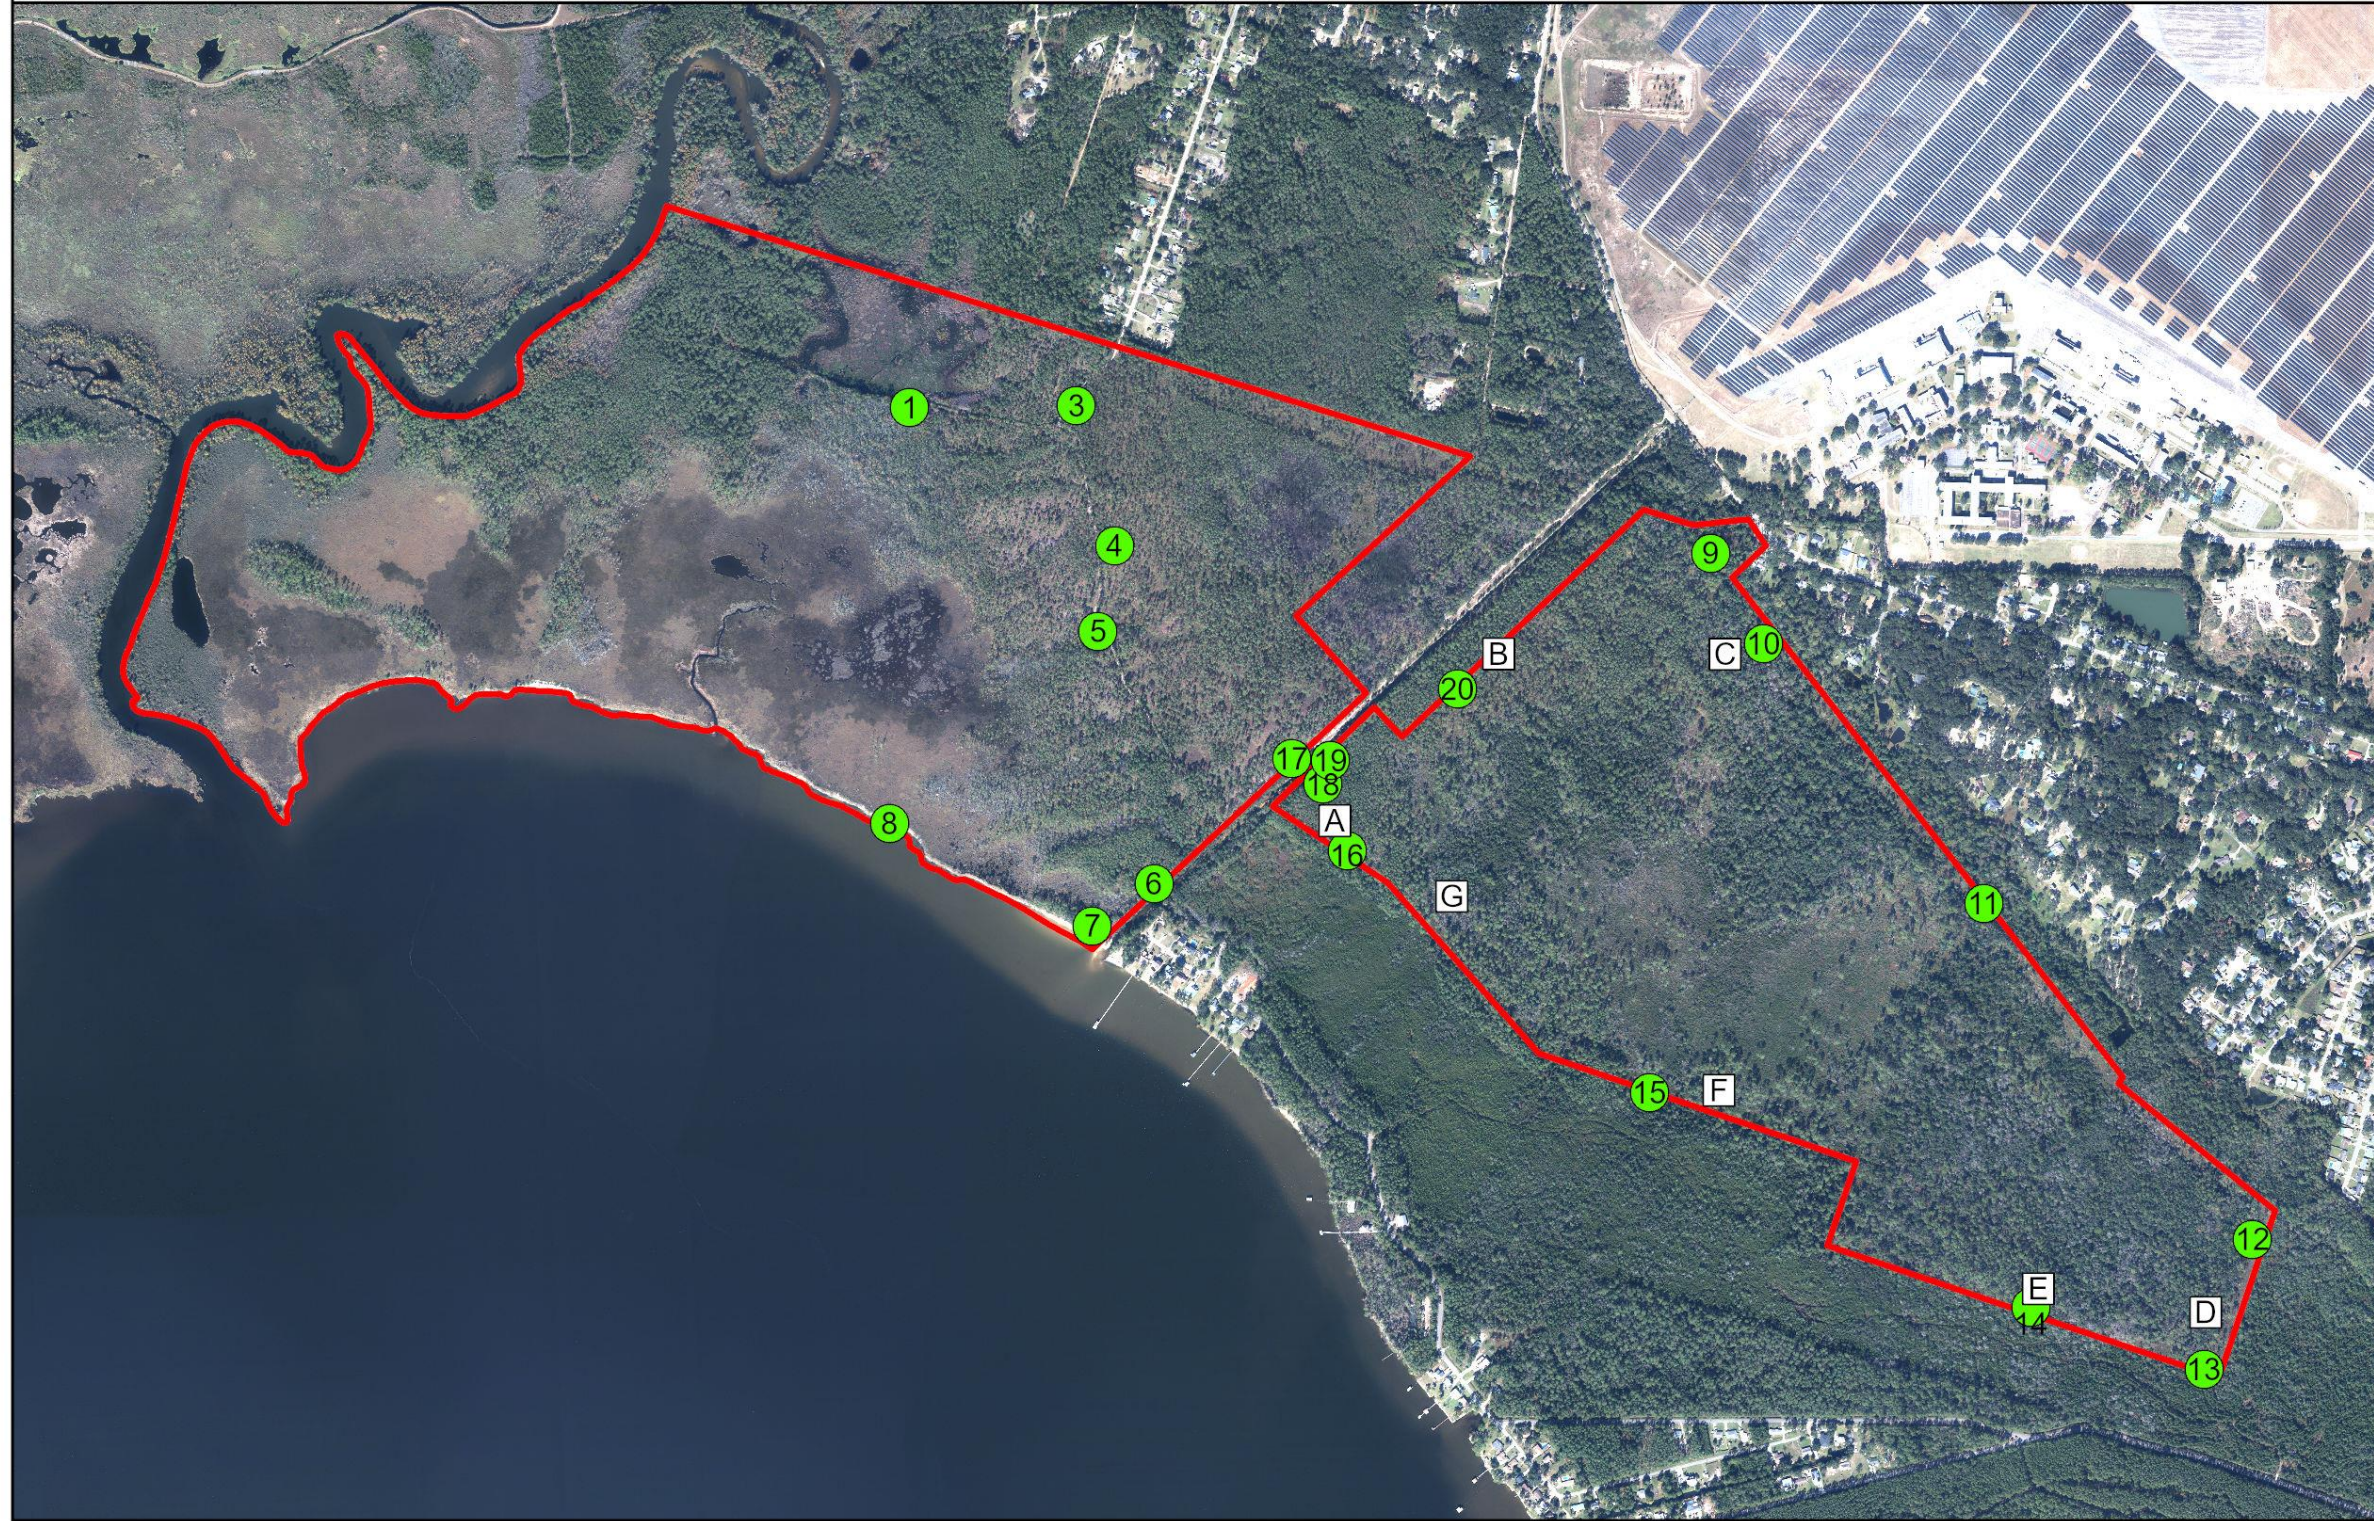

Dutex Mitigation Area – Panoramic Photo Points No. E (2024)
(Each Frame Covers ~180°)

Dutex Panoramic Point #E – 10/3/2024

Dutex - Panoramic Photo Points

-  Mitigation Site
-  Panoramic Photo Point
-  Old ERC Photo Point