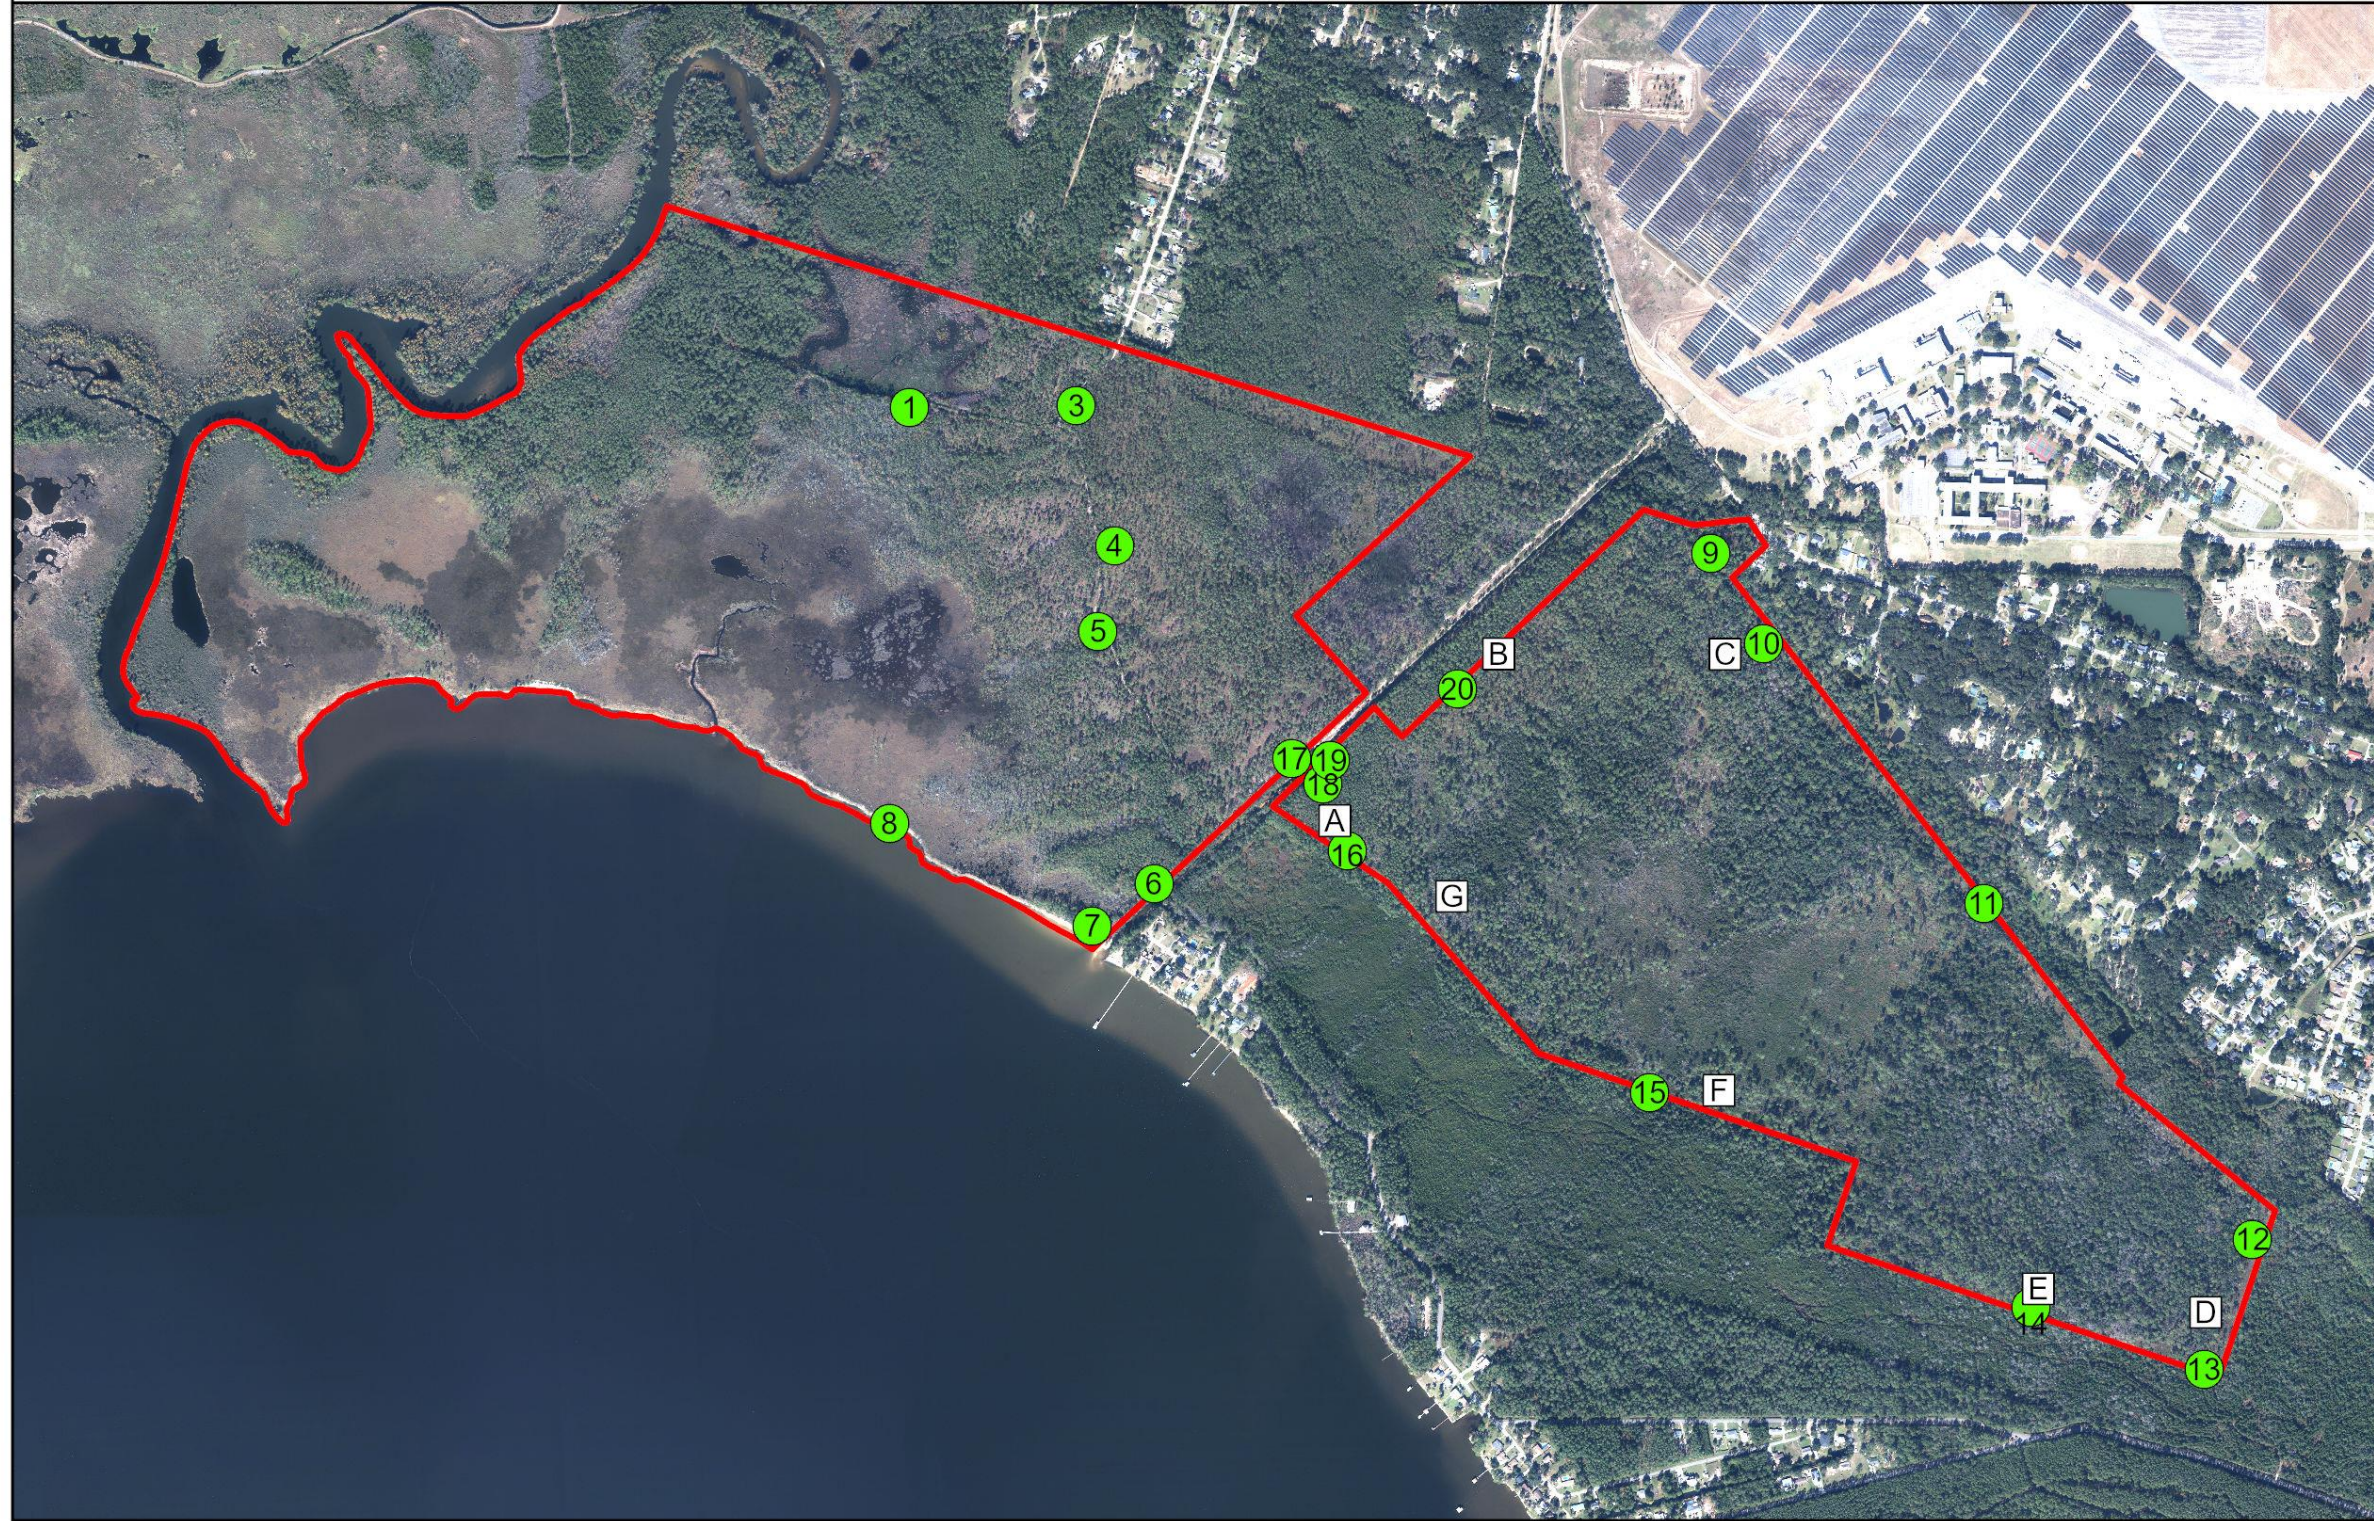

Dutex Mitigation Area – Panoramic Photo Points No. G (2024)
(Each Frame Covers ~180°)

Dutex Panoramic Point #G – 10/3/2024

Dutex - Panoramic Photo Points

-  Mitigation Site
-  Panoramic Photo Point
-  Old ERC Photo Point