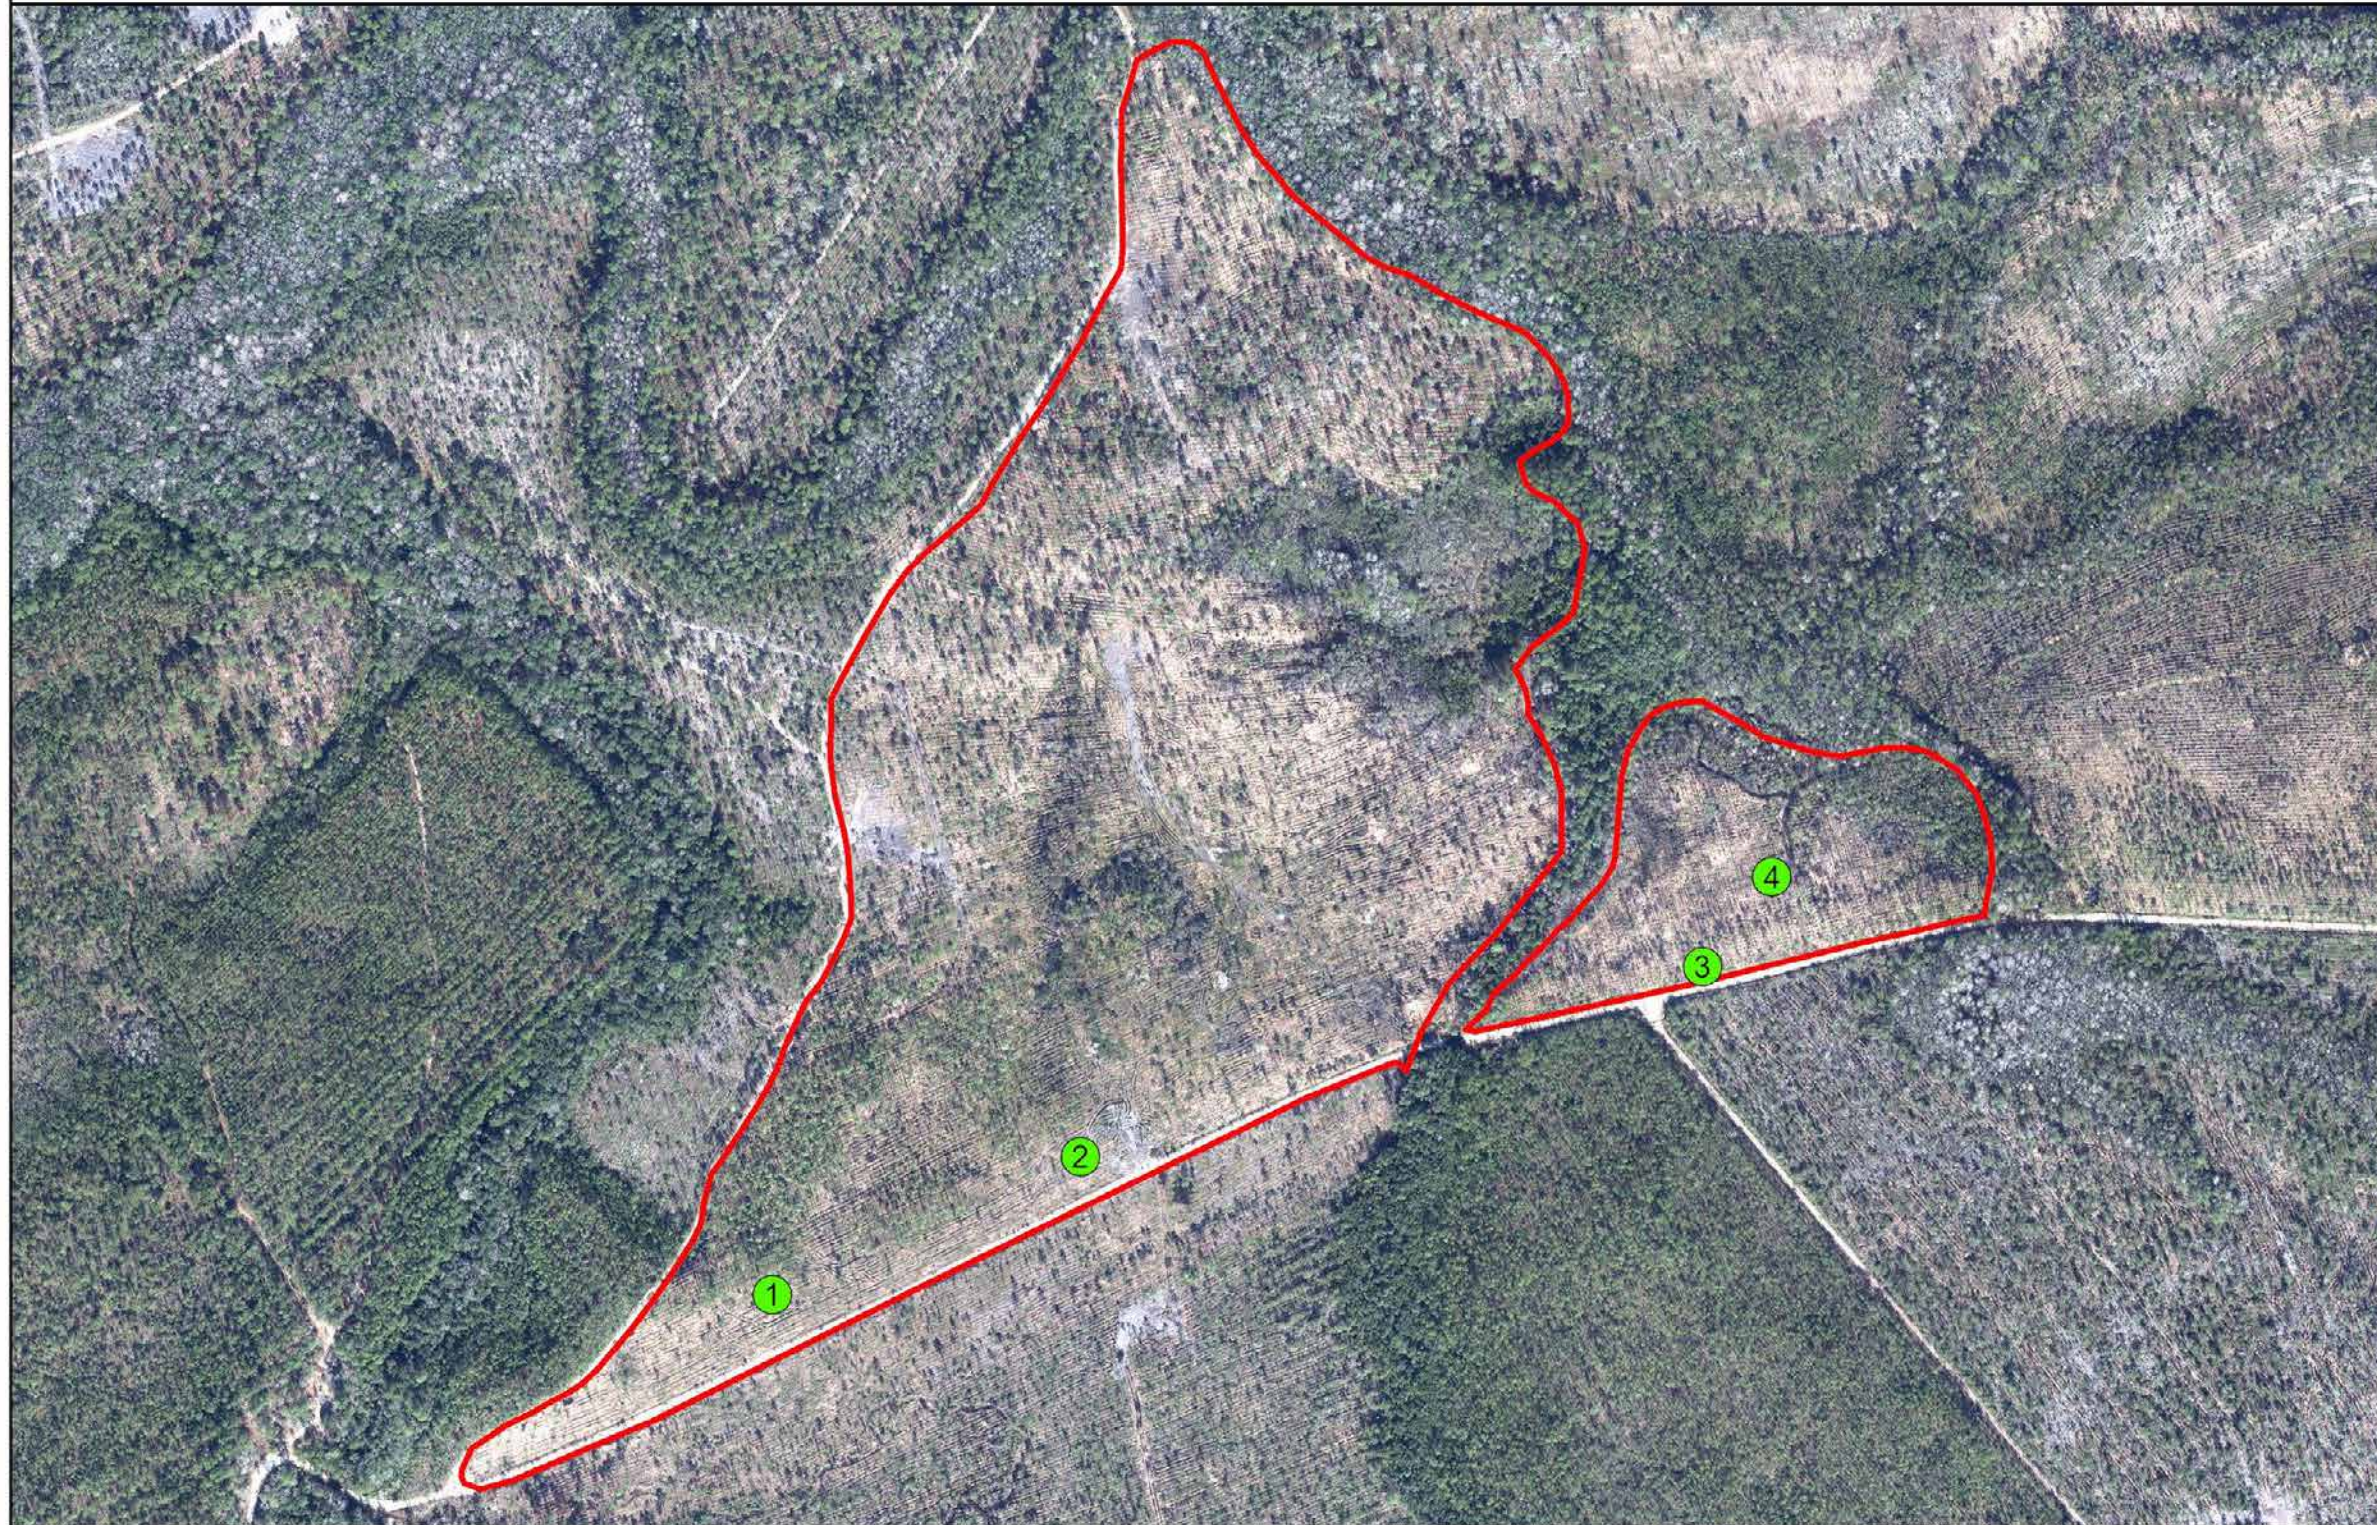

Sacred Heart Panoramic Photo Point 1 – 6/4/2024

Sacred Heart Panoramic Photo Point 1 – 10/8/2024

Sacred Heart Panoramic Photo Point 2 – 3/8/2018

Sacred Heart Panoramic Photo Point 2 – 9/18/2018

Sacred Heart Panoramic Photo Point 2 – 9/26/2019

Sacred Heart Panoramic Photo Point 2 – 10/30/2020

Sacred Heart Panoramic Photo Point 2 – 4/21/2021

Sacred Heart Panoramic Photo Point 2 – 9/23/2021

Sacred Heart Panoramic Photo Point 2 – 11/3/2022

Sacred Heart Panoramic Photo Point 2 – 9/22/2023

Sacred Heart Panoramic Photo Point 2 – 6/4/2024

Sacred Heart Panoramic Photo Point 2 – 10/8/2024

Sacred Heart Mitigation (Devils Swamp) - Panoramic Photo Points

 Mitigation Site

 Panoramic Photo Point

0

0.2